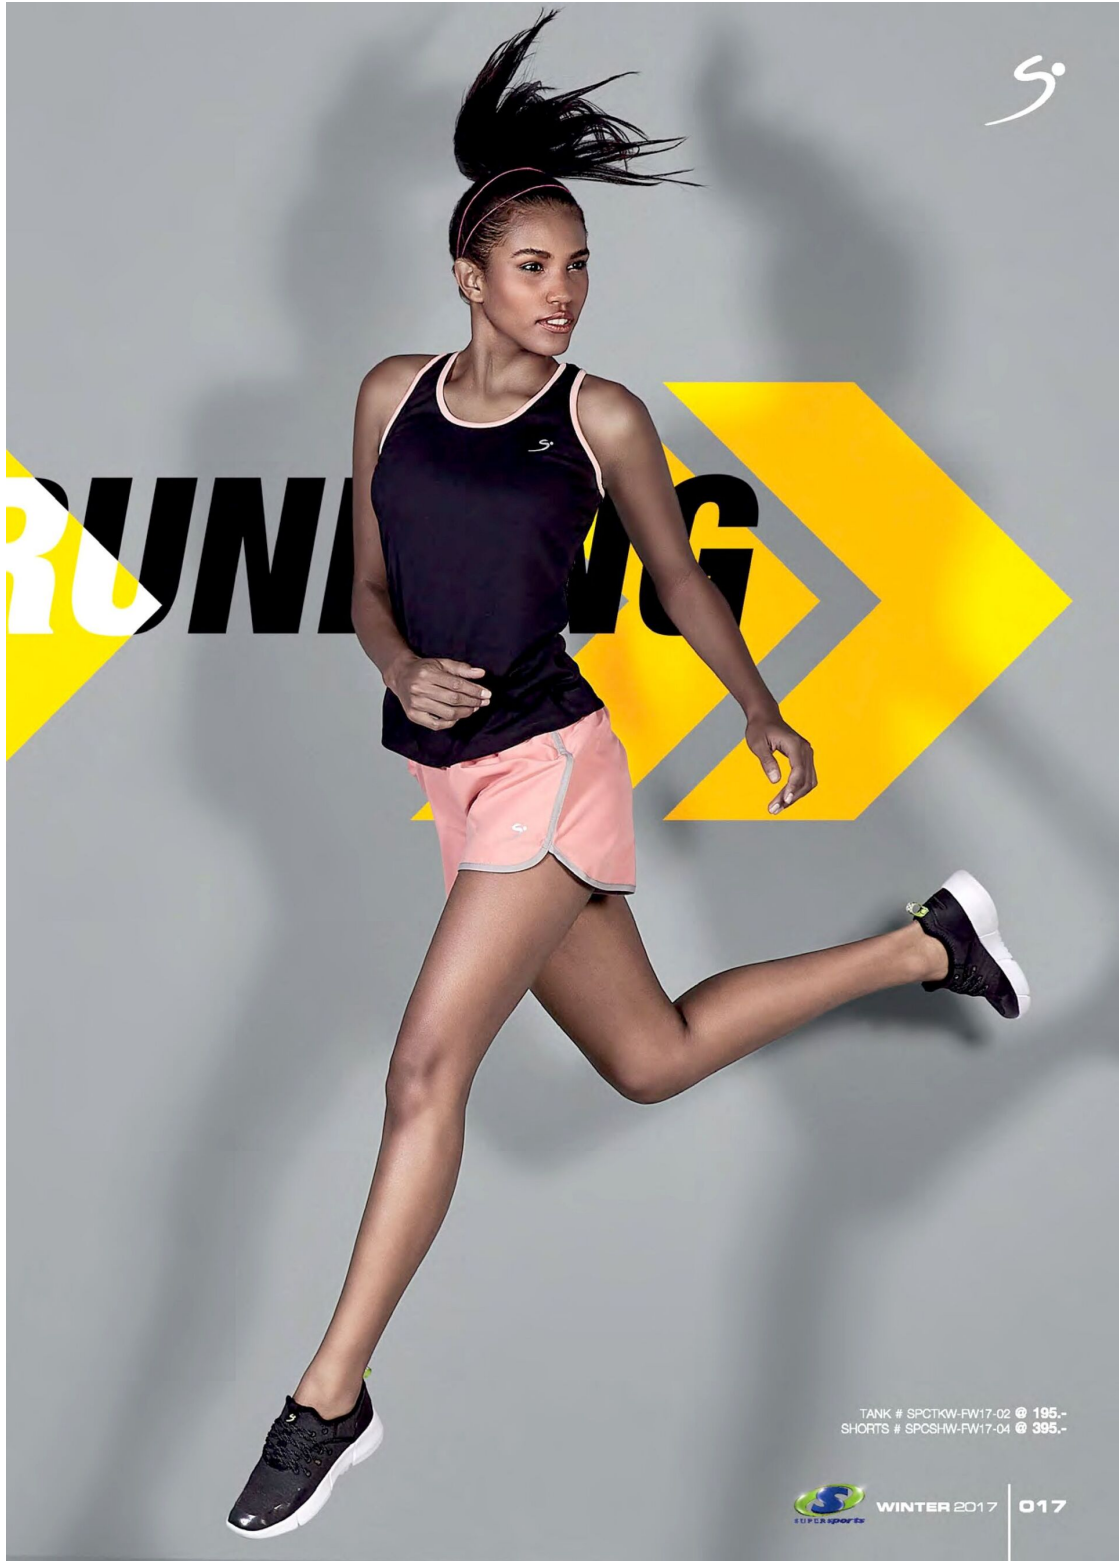

NOARA DE MORAIS

height 5'9.5 · bust 32.5" · cup B/C · waist 23.5" · hips 36" · dress 36 EU/6 US/8 UK
shoes size 39.5 EU/8.5 US/6 UK · hair black · eyes brown

TANK # SPCTKW-FW17-02 @ 195,-
SHORTS # SPOSHW-FW17-04 @ 395,-

WINTER 2017 017

MGM
MODELS